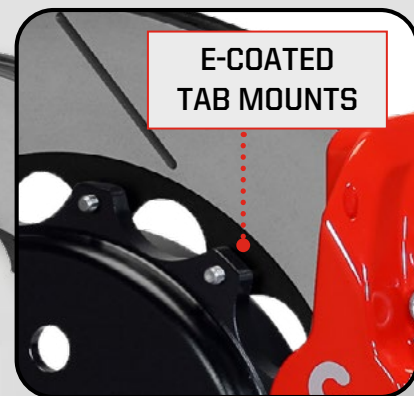

## GT SLOTTED ROTOR UPGRADE

### BLACK E-COAT CORROSION INHIBITOR

(on select part numbers with -GTB)

- FULLY-COATED, INSIDE & OUT
- IMPROVES ASTHETIC APPEAL
- HELPS PREVENT RUST

GT SLOTTED FRONT & REAR KITS  
WITH E-COATED ROTORS

**BY POPULAR DEMAND**  
Product Improvement for  
Many Street Performance  
and Show Car Brake Kits